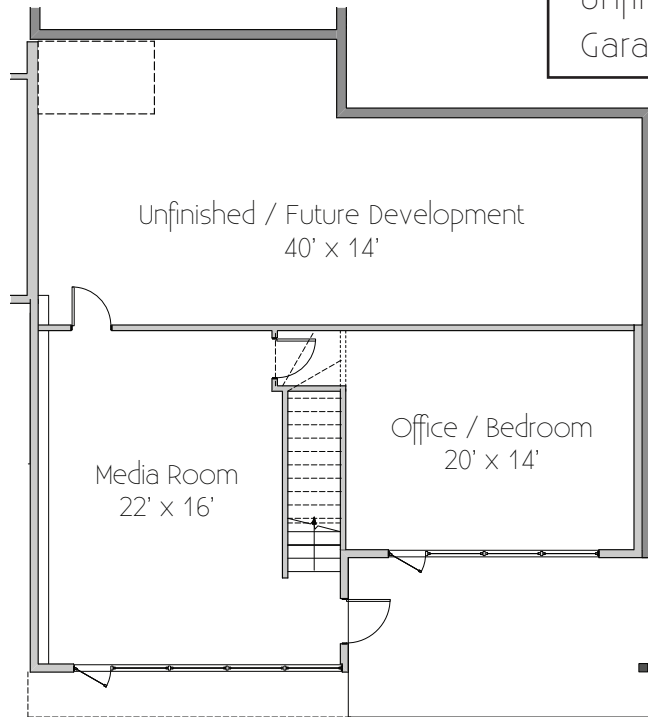

# Rainbow Hill

Above and Beyond

Key Plan

Finished: 2588 sq.ft  
Unfinished: 560 sq.ft  
Garage: 480 sq.ft

Lower Floor 1567 sq.ft.

Main Floor 1581 sq.ft.