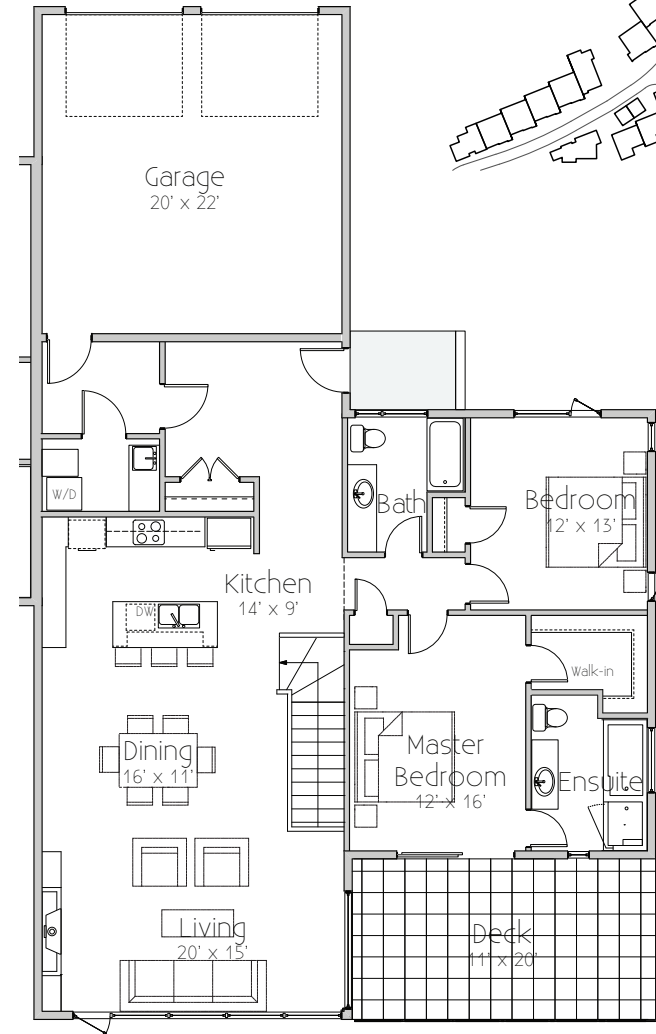

# Rainbow Hill

Above and Beyond

Key Plan

Finished: 2588 sq.ft  
Unfinished: 560 sq.ft  
Garage: 480 sq.ft

Lower Floor 1567 sq.ft.

Main Floor 1581 sq.ft.